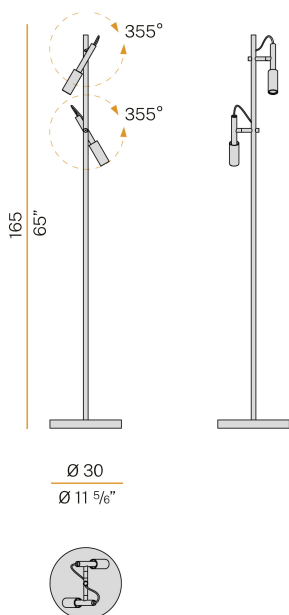

PANZERI

Tubino

220-240V AC ON-OFF
T07301.002.0501

● white

Data sheet

CODE	T07301.002.0501
SYSTEM POWER CONSUMPTION	13W
EFFICACY	52.15lm/W
LIGHT SOURCE	LED
LIGHT SOURCE LIFETIME	L70 (B50) 80.000h
COLOUR TEMPERATURE	2700K Ra>90
LIGHT DISTRIBUTION	adjustable
POWER SUPPLY	220-240V AC
FREQUENCY	50/60Hz
ELECTRICAL CONFIGURATION	ON-OFF
DRIVER	integrated included
NOMINAL LUMINOUS FLUX	950lm
LUMEN OUTPUT	678lm
EFFICIENCY	71.4%
WEIGHT	4.49 Kg
PROTECTION DEGREE	IP20
COLOUR TOLLERANCES	SDCM 3
PACKING DIMENSIONS (CM)	34,0 x 176,0 x 34,0

Floor lighting fixture for interiors, with swivelling light beam. Turned pickled sheet metal bearing base in polyacrylic paint. Body in steel tube in white or mat black polyacrylic paint. Turned brass joints in polyacrylic paint. Turned aluminium structures in polyacrylic paint. Turned aluminium swivelling heads in polyacrylic paint. Modelled polycarbonate diffusers with opaline finish. Turned brass end caps in polyacrylic paint. Equipped with connection cable between the heads and the body in transparent PVC. Equipped with a 2,5m (98,4") long power cable in transparent PVC with switch and plug.

Technical drawing

Polar diagram